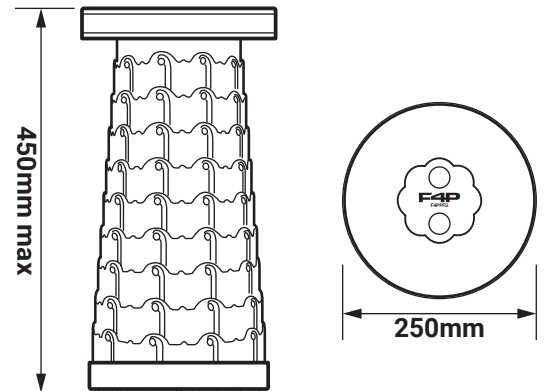

Product Ref	Description	Load Capacity (kg)	Colour	Material	Weight (kg)	Expand Size (cm)	Storage Size (cm)
F4PPFS	Portable Collapsible Stool	150	Black / Red	Polypropylene (PP) with nylon webbing handle	1.014	25 x 45	25 x 7