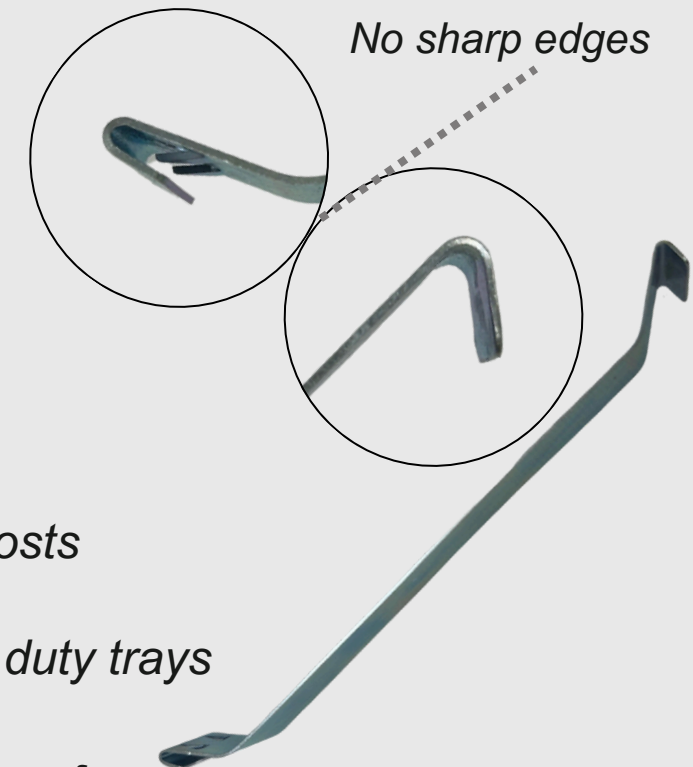

*Rapid installation securing
any cables to any cable tray*

LINIAN CABLE TRAY CLIP™

- No tools required - simply locks into place by hand
- Strong and simple to install
- Lightweight construction
- Sleek aesthetically pleasing design
- Suitable for use with any brand of cable tray
- Reusable sustainable design

LINIAN CABLE TRAY CLIP™

Fire rated steel construction

Quick installation, reduces labour costs dramatically

Prevents Premature Collapse of Cables and comply with BS7671, 18th Edition

Non corrosive and weather resistant

Manufactured in the UK

Reduces labour and overall project costs

Suitable for light, medium and heavy duty trays

Currently available in 5 different sizes from 50mm (light) to 75mm - 225mm (Medium & Heavy)

Completely eliminates the requirement for any steel ties and tensioning tools

Only 2 cable tray clips required for every length of tray!*

*2-3 clips on average, depending on installation

Size Ranges

50mm Tray Clip