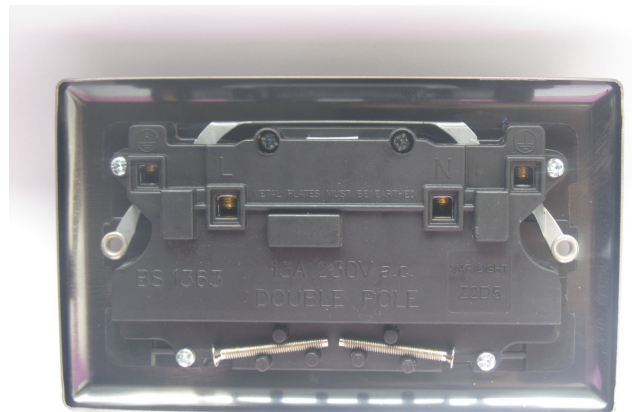

Data Sheet

Product Code: XC5B

Product Description: 2-Gang 13A Double Pole Switched Socket

Range: Classic

Finish: Mirror Chrome

Product Category: 13A Socket

Insert/Knob Colour: Black Inserts

Barcode: 5021575720419

Dimensions: 91x150x31mm

Faceplate Depth: 8mm

Product Weight: 240g

Fixing Centres: 120.6mm

Recommended Back Box Depth: 25mm

Operating Voltage: 220/250V AC

Maximum Load Rating: 13A

Maximum Current Rating: 13A

Terminal (Live) Diameter: 4.8mm; **Capacity:** 4 x 2.5mm²

Terminal (Neutral) Diameter: 4.8mm; **Capacity:** 4 x 2.5mm²

Terminal (Earth) Diameter: 4.8mm; **Capacity:** 4 x 2.5mm²

Intended Applications: Indoor Use Only. Domestic power supply.

Safety Advice: Product Must Be Earthed.

Applicable Safety Standard: BS 1363-2

Commodity Code: 85366990

Product Features

- ☑ Double pole switching for safer operation
- ☑ Bevelled edge faceplate

10 YEAR GUARANTEE