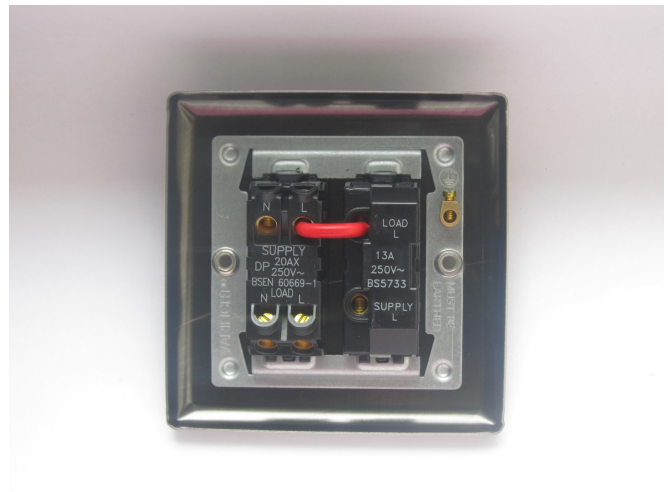

Data Sheet

Product Code: XC6B

Product Description: 13A Switched Fused Spur

Range: Classic

Finish: Mirror Chrome

Product Category: Fused Spur

Insert/Knob Colour: Black Inserts

Barcode: 5021575720518

Dimensions: 91x91x30mm

Faceplate Depth: 8mm

Product Weight: 180g

Fixing Centres: 60.3mm

Recommended Back Box Depth: 25mm

Operating Voltage: 220/250V AC

Maximum Load Rating: Refer to Fuse Value

Maximum Current Rating: 13A

Terminal (Live) Diameter: 4.5mm; **Capacity:** 4 x 2.5mm²

Terminal (Neutral) Diameter: 4.5mm; **Capacity:** 4 x 2.5mm²

Terminal (Earth) Diameter: 3.3mm; **Capacity:** 3 x 1.5mm²

Intended Applications: Indoor Use Only. Domestic power supply.

Safety Advice: Product Must Be Earthed.

Applicable Safety Standard: BS 1363-4

Commodity Code: 85365007

Product Features

- ☑ Double pole switching
- ☑ Holds standard 25.4x6.4mm fuse
- ☑ Replaceable 13A fuse included
- ☑ Bevelled edge faceplate