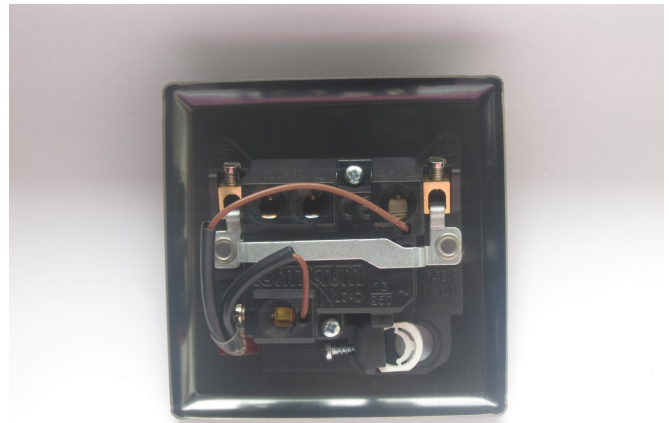

Data Sheet

Product Code: XC6FONW

Product Description: 13A Switched Fused Spur + Neon + Flex Outlet

Range: Classic

Finish: Mirror Chrome

Product Category: Fused Spur

Insert/Knob Colour: White Inserts

Barcode: 5021575720563

Dimensions: 91x91x30mm

Faceplate Depth: 8mm

Product Weight: 190g

Fixing Centres: 60.3mm

Recommended Back Box Depth: 25mm

Operating Voltage: 220/250V AC

Maximum Load Rating: Refer to Fuse Value

Maximum Current Rating: 13A

Terminal (Live) Diameter: 4.5mm; **Capacity:** 4 x 2.5mm²

Terminal (Neutral) Diameter: 4.5mm; **Capacity:** 4 x 2.5mm²

Terminal (Earth) Diameter: 3.3mm; **Capacity:** 3 x 1.5mm²

Intended Applications: Indoor Use Only. Domestic power supply.

Safety Advice: Product Must Be Earthed.

Applicable Safety Standard: BS 1363-4

Commodity Code: 85365007

Product Features

- ⊙ Double pole switching
- ⊙ Cable clamp and neon indicator light
- ⊙ Holds standard 25.4x6.4mm fuse
- ⊙ Replaceable 13A fuse included
- ⊙ Bevelled edge faceplate