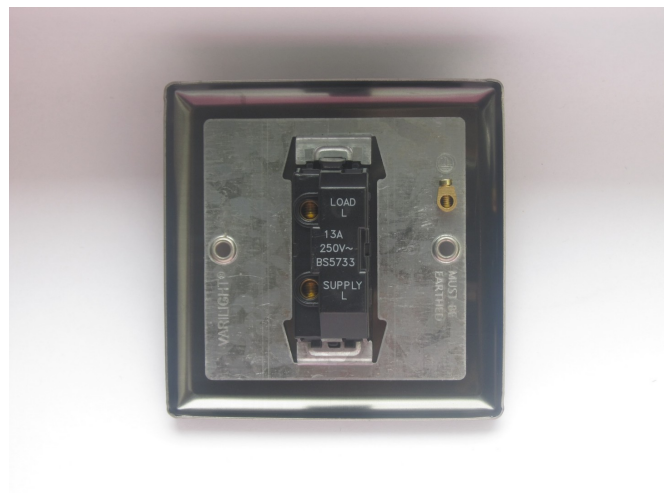

# Data Sheet

Product Code: XC6UB

**Product Description:** 13A Unswitched Fused Spur

**Range:** Classic

**Finish:** Mirror Chrome

**Product Category:** Fused Spur

**Insert/Knob Colour:** Black Inserts

**Barcode:** 5021575720570

**Dimensions:** 91x91x30mm

**Faceplate Depth:** 8mm

**Product Weight:** 170g

**Fixing Centres:** 60.3mm

**Recommended Back Box Depth:** 25mm

**Operating Voltage:** 220/250V AC

**Maximum Load Rating:** Refer to Fuse Value

**Maximum Current Rating:** 13A

**Terminal (Live) Diameter:** 4.5mm; **Capacity:** 4 x 2.5mm<sup>2</sup>

**Terminal (Earth) Diameter:** 3.3mm; **Capacity:** 3 x 1.5mm<sup>2</sup>

## Product Features

- ☑ Holds standard 25.4x6.4mm fuse
- ☑ Replaceable 13A fuse included
- ☑ Bevelled edge faceplate

**Intended Applications:** Indoor Use Only. Domestic power supply.

**Safety Advice:** Product Must Be Earthed.