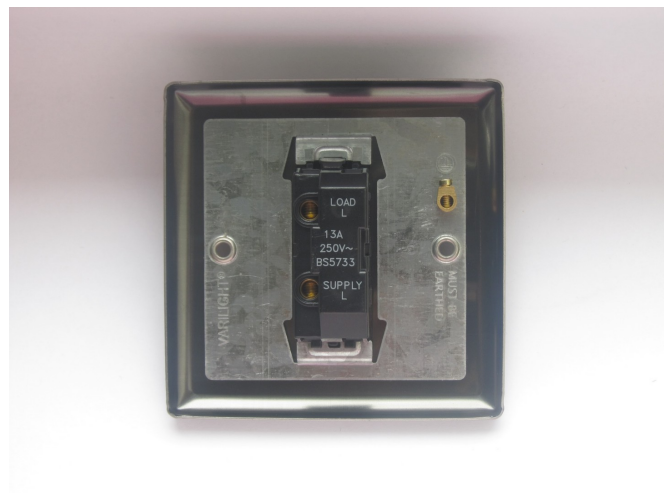

## Data Sheet

Product Code: XC6UW

**Product Description:** 13A Unswitched Fused Spur

**Range:** Classic

**Finish:** Mirror Chrome

**Product Category:** Fused Spur

**Insert/Knob Colour:** White Inserts

**Barcode:** 5021575720587

**Dimensions:** 91x91x30mm

**Faceplate Depth:** 8mm

**Product Weight:** 170g

**Fixing Centres:** 60.3mm

**Recommended Back Box Depth:** 25mm

**Operating Voltage:** 220/250V AC

**Maximum Load Rating:** Refer to Fuse Value

**Maximum Current Rating:** 13A

**Terminal (Live) Diameter:** 4.5mm; **Capacity:** 4 x 2.5mm<sup>2</sup>

**Terminal (Earth) Diameter:** 3.3mm; **Capacity:** 3 x 1.5mm<sup>2</sup>

### Product Features

- ☑ Holds standard 25.4x6.4mm fuse
- ☑ Replaceable 13A fuse included
- ☑ Bevelled edge faceplate

**Intended Applications:** Indoor Use Only. Domestic power supply.

**Safety Advice:** Product Must Be Earthed.