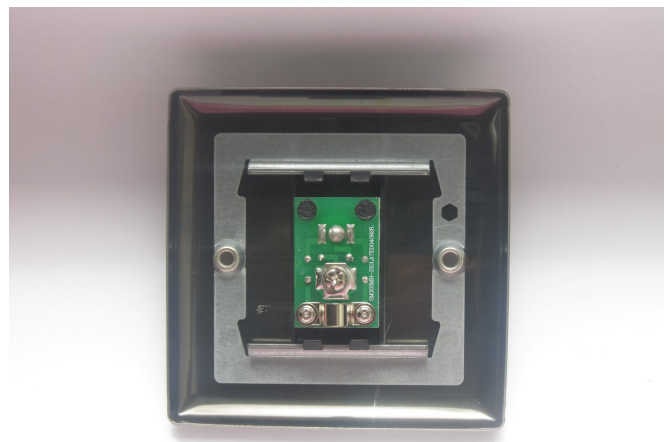

Data Sheet

Product Code: XC8ISOW

Product Description: 1-Gang TV Socket, Isolated Co-axial

Range: Classic

Finish: Mirror Chrome

Product Category: TV Socket

Insert/Knob Colour: White Insert

Barcode: 5021575720792

Dimensions: 91x91x23mm

Faceplate Depth: 8mm

Product Weight: 130g

Fixing Centres: 60.3mm

Recommended Back Box Depth: 16mm

Operating Voltage: N/A

Maximum Load Rating: N/A

Maximum Current Rating: -

Intended Applications: Indoor Use Only. Data circuits.

Applicable Safety Standard: BS 5733

Commodity Code: 85365007

Product Features

- ☉ TV socket for use with male co-axial plugs
- ☉ Isolated version for use where connected to a shared aerial
- ☉ Bevelled edge faceplate