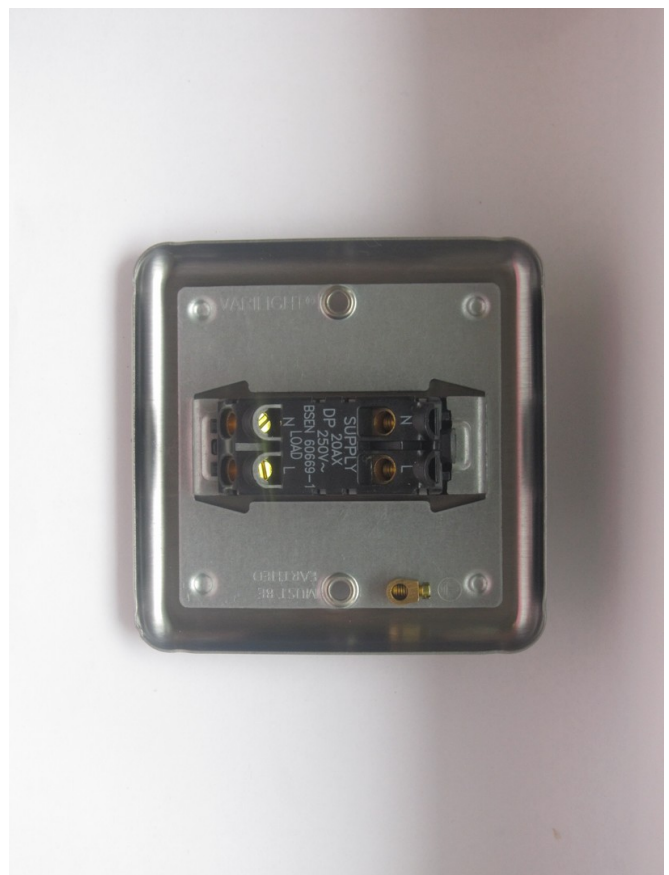

## Data Sheet

Product Code: XS20NB

**Product Description:** 1-Gang 20A Double Pole Rocker Switch + Neon Indicator Light

**Range:** Classic

**Finish:** Matt Chrome

**Product Category:** 20A Rocker Switch

**Insert/Knob Colour:** Black Rocker

**Barcode:** 5021575830170

**Dimensions:** 86x86x30mm

**Faceplate Depth:** 7mm

**Product Weight:** 140g

**Fixing Centres:** 60.3mm

**Recommended Back Box Depth:** 16mm

**Operating Voltage:** 220/250V AC

**Maximum Load Rating:** 20A

**Maximum Current Rating:** 20A

**Terminal (Live) Diameter:** 4.5mm; **Capacity:** 4 x 2.5mm<sup>2</sup>

**Terminal (Neutral) Diameter:** 4.5mm; **Capacity:** 4 x 2.5mm<sup>2</sup>

**Terminal (Earth) Diameter:** 3.3mm; **Capacity:** 3 x 1.5mm<sup>2</sup>

### Product Features

- ☑ Double pole switching
- ☑ Neon indicator light
- ☑ Curved edge faceplate

10 YEAR GUARANTEE

BRITISH MADE 