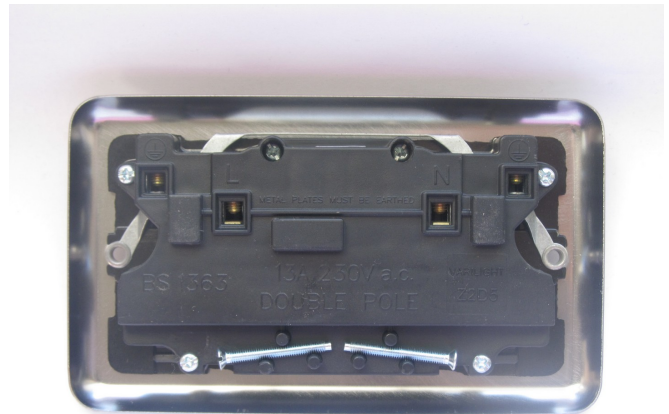

Data Sheet

Product Code: XS5DB

Product Description: 2-Gang 13A Double Pole Switched Socket with Metal Rockers

Range: Classic

Finish: Matt Chrome

Product Category: 13A Socket

Insert/Knob Colour: Steel/Black Inserts

Barcode: 5021575830453

Dimensions: 88x148x31mm

Faceplate Depth: 7mm

Product Weight: 240g

Fixing Centres: 120.6mm

Recommended Back Box Depth: 25mm

Operating Voltage: 220/250V AC

Maximum Load Rating: 13A

Maximum Current Rating: 13A

Terminal (Live) Diameter: 4.8mm; **Capacity:** 4 x 2.5mm²

Terminal (Neutral) Diameter: 4.8mm; **Capacity:** 4 x 2.5mm²

Terminal (Earth) Diameter: 4.8mm; **Capacity:** 4 x 2.5mm²

Intended Applications: Indoor Use Only. Domestic power supply.

Safety Advice: Product Must Be Earthed.

Applicable Safety Standard: BS 1363-2

Commodity Code: 85366990

Product Features

- ☑ Double pole switching for safer operation
- ☑ Curved edge faceplate