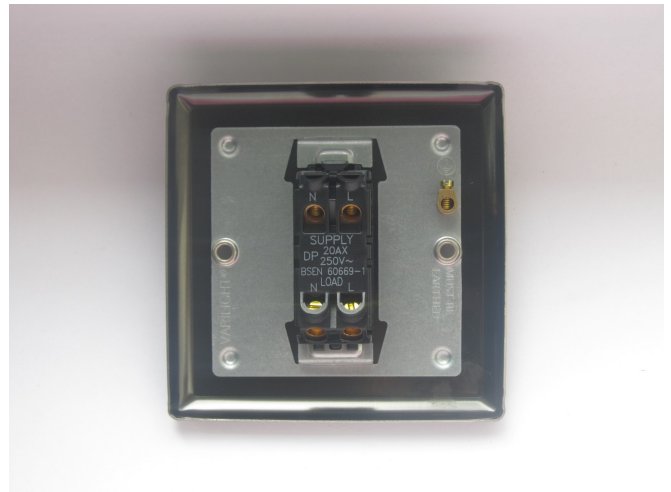

## Data Sheet

Product Code: XV20B

**Product Description:** 1-Gang 20A Double Pole Rocker Switch

**Range:** Classic

**Finish:** Victorian Brass

**Product Category:** 20A Rocker Switch

**Insert/Knob Colour:** Black Rocker

**Barcode:** 5021575850154

**Dimensions:** 91x91x30mm

**Faceplate Depth:** 8mm

**Product Weight:** 140g

**Fixing Centres:** 60.3mm

**Recommended Back Box Depth:** 16mm

**Operating Voltage:** 220/250V AC

**Maximum Load Rating:** 20A

**Maximum Current Rating:** 20A

**Terminal (Live) Diameter:** 4.5mm; **Capacity:** 4 x 2.5mm<sup>2</sup>

**Terminal (Neutral) Diameter:** 4.5mm; **Capacity:** 4 x 2.5mm<sup>2</sup>

**Terminal (Earth) Diameter:** 3.3mm; **Capacity:** 3 x 1.5mm<sup>2</sup>

### Product Features

- ⊙ Double pole switching
- ⊙ Bevelled edge faceplate

10 YEAR GUARANTEE

BRITISH MADE 

*All information is subject to change without notice. Errors and omissions excepted. Images are for illustrative purposes only. Individual features and colours may vary. Refer to date of issue to identify latest version.  
Date of Issue: 09th March 2017 © Doyle & Tratt Products Ltd, Carylls Lea, Faygate, West Sussex, RH12 4SJ, United Kingdom. All rights reserved.*