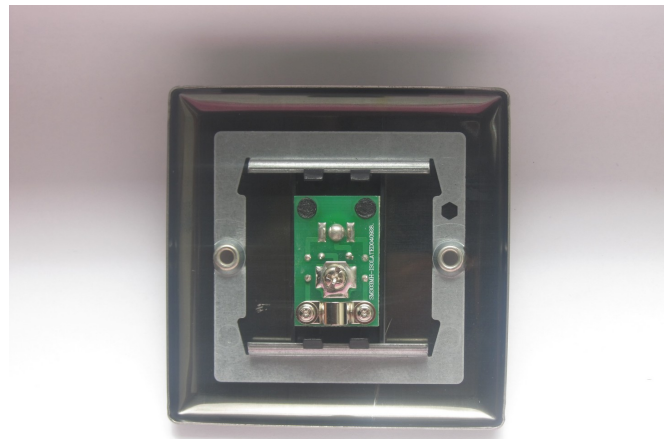

Data Sheet

Product Code: XV8ISOB

Product Description: 1-Gang TV Socket, Isolated Co-axial

Range: Classic

Finish: Victorian Brass

Product Category: TV Socket

Insert/Knob Colour: Black Insert

Barcode: 5021575850789

Dimensions: 91x91x23mm

Faceplate Depth: 8mm

Product Weight: 130g

Fixing Centres: 60.3mm

Recommended Back Box Depth: 16mm

Operating Voltage: N/A

Maximum Load Rating: N/A

Maximum Current Rating: -

Intended Applications: Indoor Use Only. Data circuits.

Applicable Safety Standard: BS 5733

Commodity Code: 85365007

Product Features

- ⊙ TV socket for use with male co-axial plugs
- ⊙ Isolated version for use where connected to a shared aerial
- ⊙ Bevelled edge faceplate